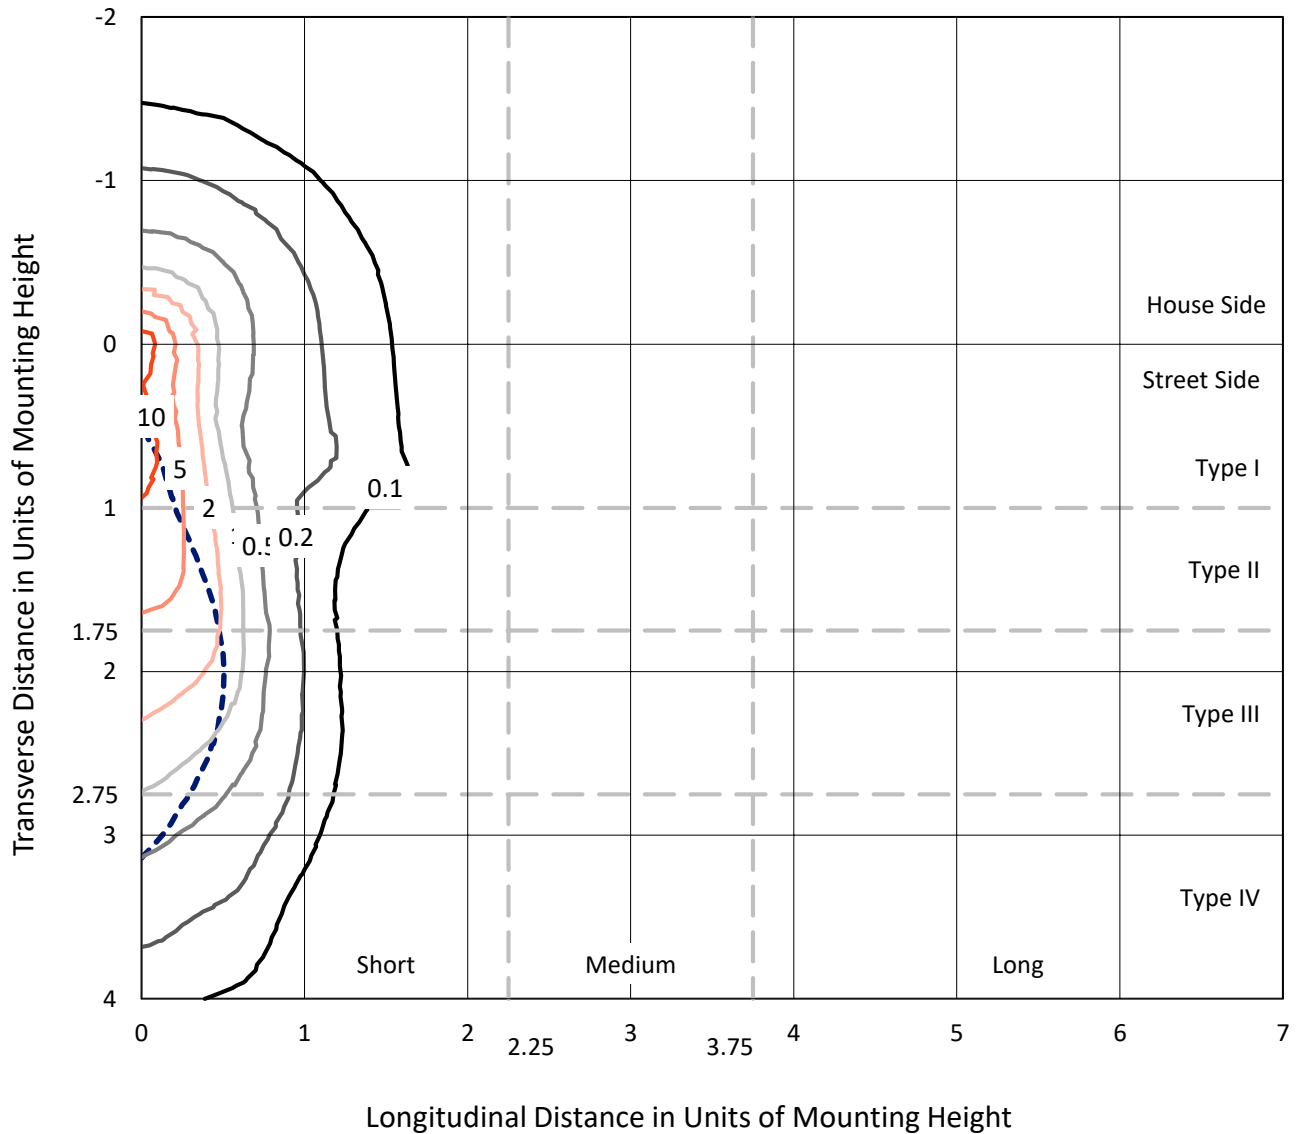

REPORT NUMBER: P227337

CATALOG NUMBER: IST-AF-800-LED-E1-SLR-7060-ULG

Iso-Footcandle Lines of Horizontal Illumination

× Max cd
- - - 1/2 Max cd

Based on 10 foot mounting height. Maximum calculated value = 14.6 fc
Type IV - Short - Non-Cutoff