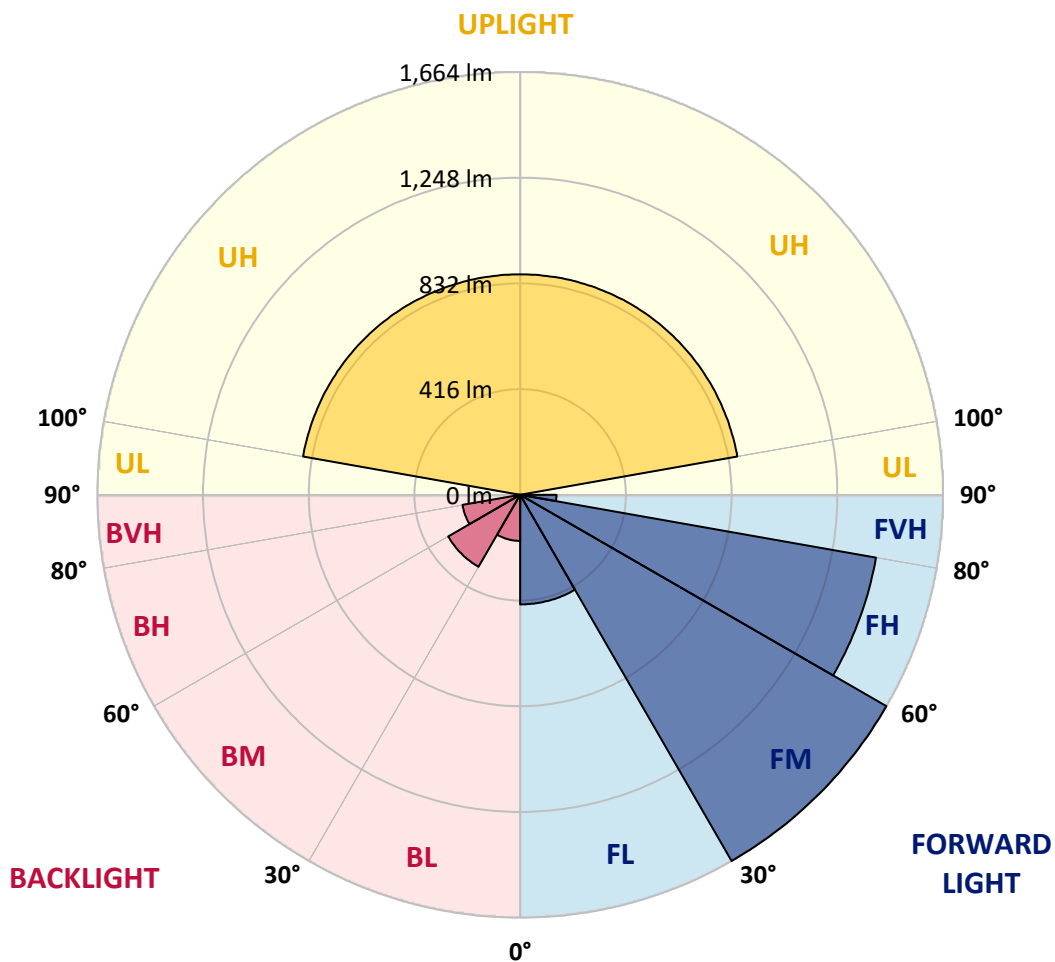

REPORT NUMBER: P227337

CATALOG NUMBER: IST-AF-800-LED-E1-SLR-7060-ULG

LUMINAIRE CLASSIFICATION SYSTEM LUMEN TABLE AND BUG RATING:

Zone	Lumens	% Fixture	Zone Rating/Lumen Limit		
			B	U	G
FL (0°-30°)	431.4	7.0			
FM (30°-60°)	1664.1	27.0			
FH (60°-80°)	1421.8	23.1			G1/1800
FVH (80°-90°)	142.9	2.3			G2/225
BL (0°-30°)	181.4	2.9	B1/500		
BM (30°-60°)	327.2	5.3	B1/1000		
BH (60°-80°)	230.5	3.7	B1/500		G1/500
BVH (80°-90°)	19.2	0.3			G1/100
UL (90°-100°)	9.5	0.2		U1/10	
UH (100°-180°)	867.6	14.1		U4/1000	

BUG Rating: B1-U5-G2

Type IV Short