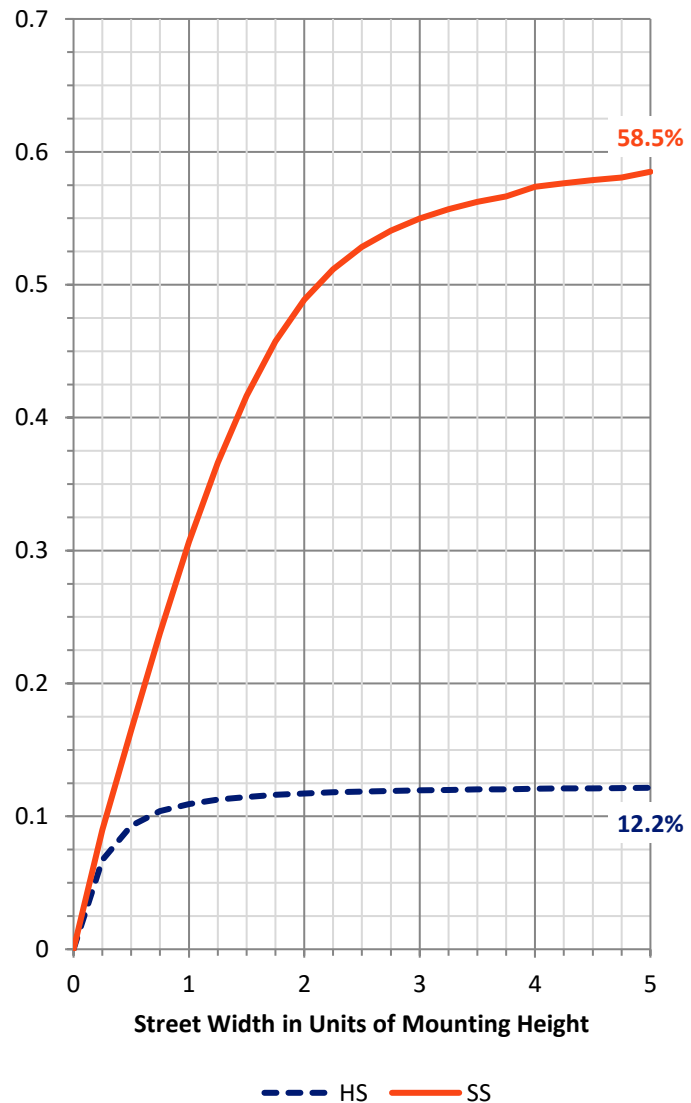

REPORT NUMBER: P227337

CATALOG NUMBER: IST-AF-800-LED-E1-SLR-7060-ULG

FLUX DISTRIBUTION:

		Downward	Upward	Total
House Side	Lumens	758.3	867.6	1625.9
	% Fixture	12.3	14.1	26.4
Street Side	Lumens	3660.2	867.7	4528.0
	% Fixture	59.5	14.1	73.6
Total	Lumens	4418.5	1735.3	6153.8
	% Fixture	71.8	28.2	100.0

ZONAL LUMENS:

Zone	Lumens	% Fixture
0°-10°	108.1	1.8
10°-20°	208.0	3.4
20°-30°	296.7	4.8
30°-40°	430.4	7.0
40°-50°	615.7	10.0
50°-60°	945.3	15.4
60°-70°	1094.1	17.8
70°-80°	558.2	9.1
80°-90°	162.1	2.6
90°-100°	9.5	0.2
100°-110°	57.4	0.9
110°-120°	166.1	2.7
120°-130°	273.2	4.4
130°-140°	336.8	5.5
140°-150°	344.6	5.6
150°-160°	290.3	4.7
160°-170°	191.2	3.1
170°-180°	66.3	1.1
0°-90°	4418.5	71.8
0°-180°	6153.8	100.0

Coefficient of Utilization