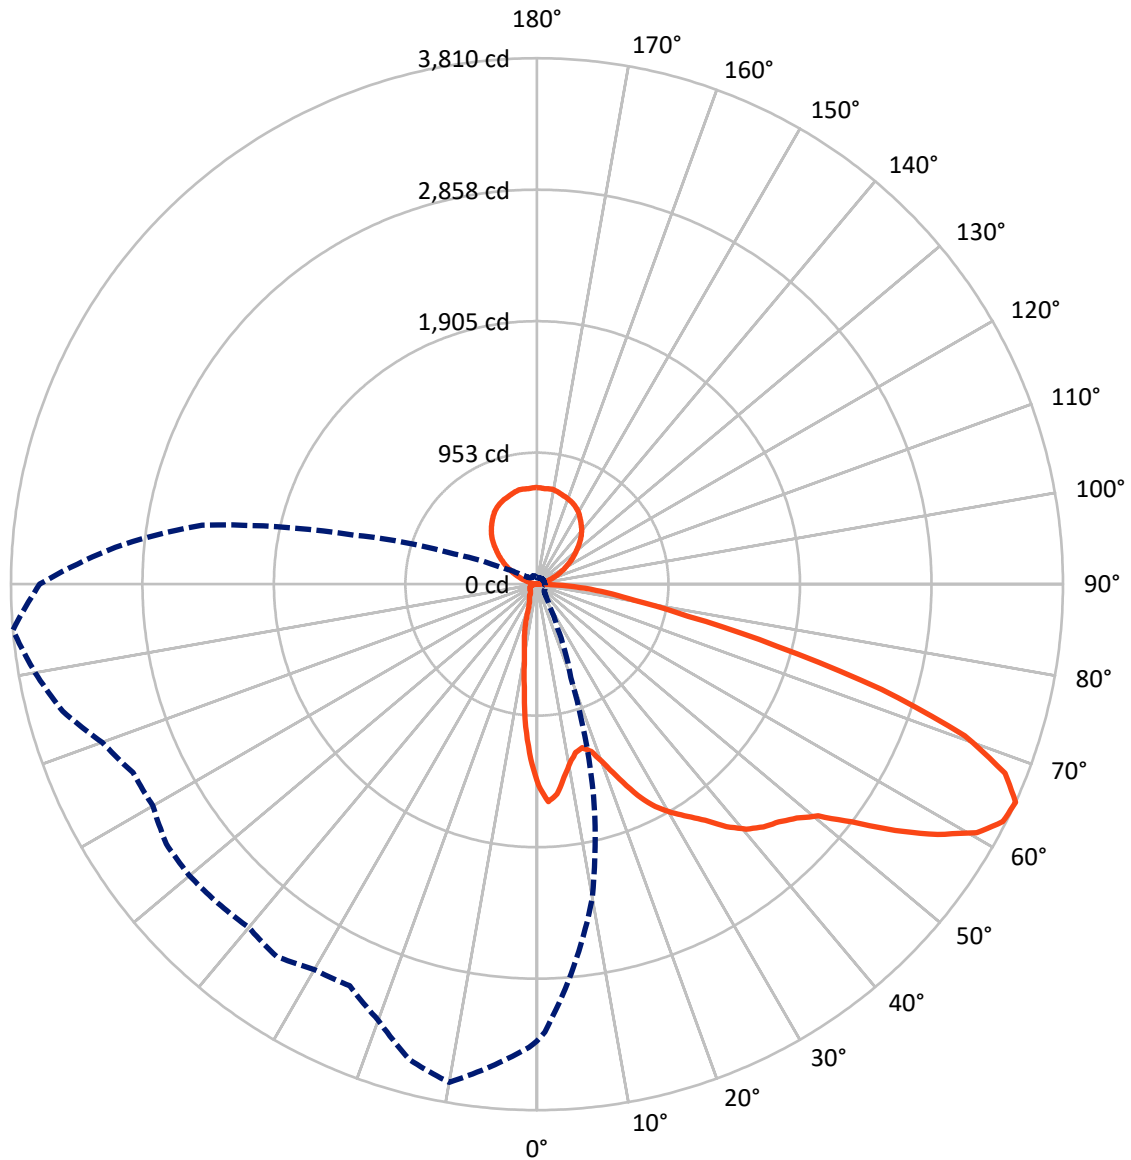

**Summary**

Lumens per Lamp: N/A  
Luminaire Lumens: 6153.8 lumens  
Efficiency: N/A  
Efficacy: 102.2 lumens/watt  
Luminous Opening: Rectangular w/ Sides (W: 0.5' x L: 0.5' x H: 0.54')  
IES Classification: Type IV - Short - Non-Cutoff  
BUG Rating: B1 - U5 - G2  
  
Input Watts (W): 60.2  
Input Voltage (V): 120  
Input Current (Ain): NR  
Voltage Rise (V): NR  
Power Factor: NR  
Total Harmonic Distortion (THDi): NR  
Frequency (hertz): 60  
Stabilization Time: NR  
Operation Time: NR  
Ambient Temperature (°C): NR  
Test Distance: 25 FT

### Iso-Footcandle Lines of Horizontal Illumination

× Max cd  
 - - - 1/2 Max cd

Based on 10 foot mounting height. Maximum calculated value = 14.6 fc  
 Type IV - Short - Non-Cutoff

REPORT NUMBER: P227337

### Luminous Intensity Polar Plot

— Vertical Plane Through 275-Deg Lateral      - - - Horizontal Cone Through 65-Deg Vertical

REPORT NUMBER: P227337

CATALOG NUMBER: IST-AF-800-LED-E1-SLR-7060-ULG

**FLUX DISTRIBUTION:**

**ZONAL LUMENS:**

Zone	Lumens	% Fixture
0°-10°	108.1	1.8
10°-20°	208.0	3.4
20°-30°	296.7	4.8
30°-40°	430.4	7.0
40°-50°	615.7	10.0
50°-60°	945.3	15.4
60°-70°	1094.1	17.8
70°-80°	558.2	9.1
80°-90°	162.1	2.6
90°-100°	9.5	0.2
100°-110°	57.4	0.9
110°-120°	166.1	2.7
120°-130°	273.2	4.4
130°-140°	336.8	5.5
140°-150°	344.6	5.6
150°-160°	290.3	4.7
160°-170°	191.2	3.1
170°-180°	66.3	1.1
0°-90°	4418.5	71.8
0°-180°	6153.8	100.0